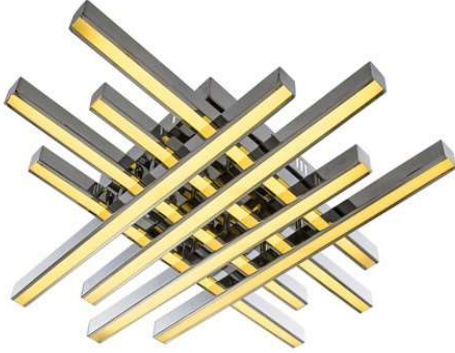

Kullanım Yeri : İç mekan

Montaj ve tamire başlanmadan önce enerji mutlaka kesilmelidir. Ürün montajında topraklamaya mutlaka dikkat edilmelidir. Doğru ve güvenli bir montaj için sertifikalı bir elektrikçiye başvurulmalıdır.

Ürünü yumuşak ve kuru bir bez ile silin. Ürün kaplamasına zarar verebilecek kimyevi maddeler kullanmayın. Temizlik öncesinde enerjiyi mutlaka kesin.

Daha detaylı bilgi için lütfen www.avonni.com adresini ziyaret edin.

Environment : INDOOR

We recommend installation of this lighting fixture be done by a licensed electrician. Switch off the main electrical supply from the main fuse box/circuit breaker before installation.

Clean with a soft dry cloth only. Do not use polishing agents, water or abrasive materials when cleaning. Always switch off the electricity supply before cleaning.

visit www.avonni.com for more information

Product Code / Ürün Kodu :	AR-1571-K80
Category / Kategori :	Armatür
Light Source / Aydınlatma Tipi :	1 x LED (Is included / Ürüne dahildir)
Product Size / Ürün Ölçüleri :	WxD=80X80 cm, h=15 cm
Box Size / Kutu Ölçüleri :	85 X 85 X 25 cm (Non-Assembled/Demonte)
Box Size / Kutu Ölçüleri :	85 X 85 X 25 cm (Assembled/Montajlı)
Power / Güç :	220 W
Voltage / Voltaj :	220 V~ 50/60Hz
Finish / Renk :	Krom
Material / Materyal :	Ürün Materyali Metal ve Pleksi olup Krom Kaplamadır
Weight / Ağırlık :	12,58 Kg
Ingress Protection / Koruma Sınıfı :	IP20
Certificate / Sertifika :	CE
Warranty / Garanti :	2 Years/Sene
Origin / Üretim yeri :	Made in Turkey